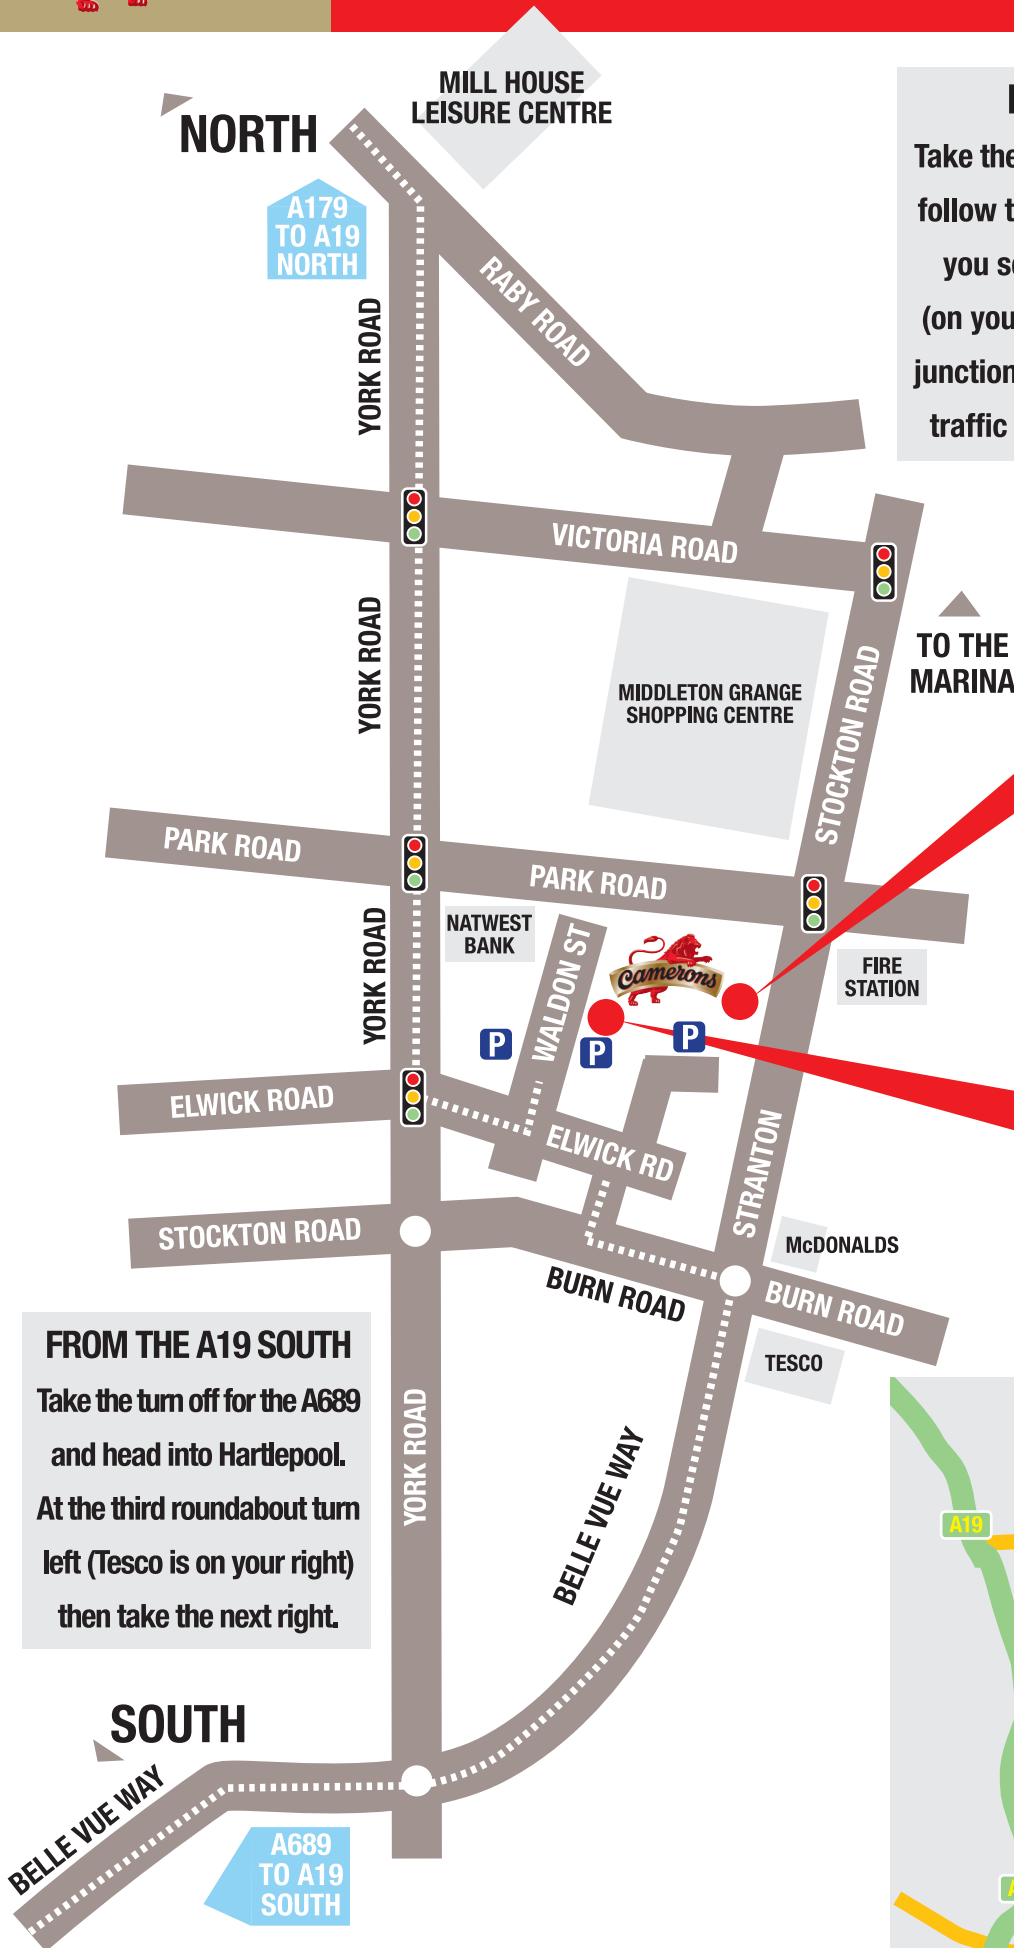

Directions to Cameron's Brewery Ltd

FROM THE A19 NORTH

Take the turn off for the A179 to Hartlepool, follow the directions into Hartlepool until you see the Mill House Leisure Centre (on your left hand side). Turn right at this junction into York Road. At the Third set of traffic lights turn right into Elwick Road

**Cameron's Brewery
Visitor Centre**
Stockton Street
Hartlepool
TS24 7NU

Tel: 01429 868686

email: visitor.centre@cameronsbrewery.com

Cameron's Brewery Ltd,
Lion Brewery,
Main Gatehouse & Reception
Waldon Street

Hartlepool, TS24 7QS

Tel: 01429 852000

Fax: 01429 852011

FROM THE A19 SOUTH

Take the turn off for the A689 and head into Hartlepool. At the third roundabout turn left (Tesco is on your right) then take the next right.